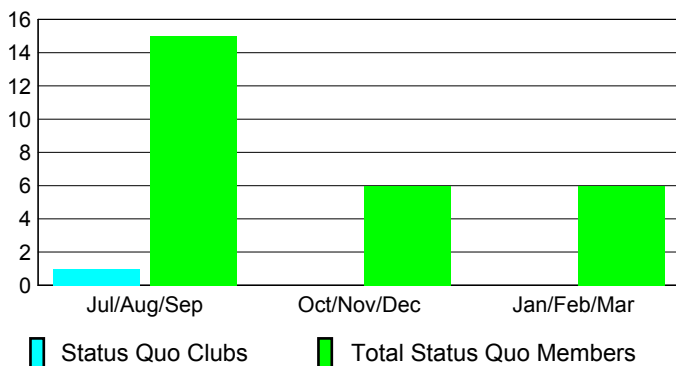

Club Results 2009-2010

Goal, New, Dropped, Gain/Loss

Comparison of Club Gain/Loss

Current Year Compared to the Previous Year

YTD Status Quo Clubs 2009-2010

Status Quo Clubs Compared to Status Quo Members

MEMBERSHIP

**Membership Results
2009-2010**

**Membership
2008-2009**

Month	Net Memb Goal	Actual New Memb	Actual Dropped Memb	Gain/Loss of Memb	Gain/Loss of Memb
Jul/Aug/Sep	0	20	-39	-19	-39
Oct/Nov/Dec	0	38	-54	-16	-42
Jan/Feb/Mar	0	81	-48	33	7
Totals	0	139	-141	-2	-74