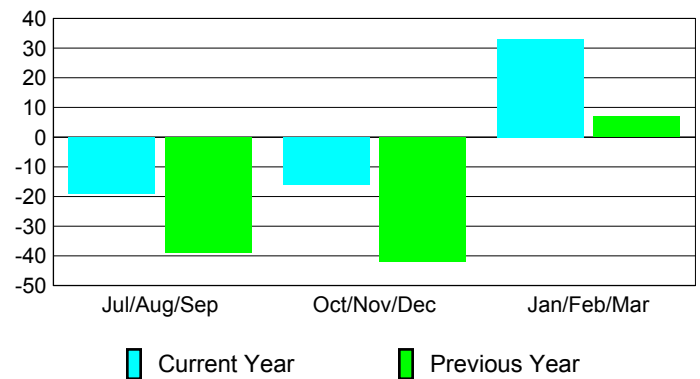

**Membership Results
2009-2010**

**Membership
2008-2009**

Month	Net Memb Goal	Actual New Memb	Actual Dropped Memb	Gain/Loss of Memb	Gain/Loss of Memb
Jul/Aug/Sep	0	20	-39	-19	-39
Oct/Nov/Dec	0	38	-54	-16	-42
Jan/Feb/Mar	0	81	-48	33	7
Totals	0	139	-141	-2	-74

Membership Results 2009-2010

Goal, New, Dropped, Gain/Loss

Comparison of Membership Gain/Loss

Current Year Compared to the Previous Year

Gender Comparison 2009-2010

Jul/Aug/Sep

Oct/Nov/Dec

Jan/Feb/Mar