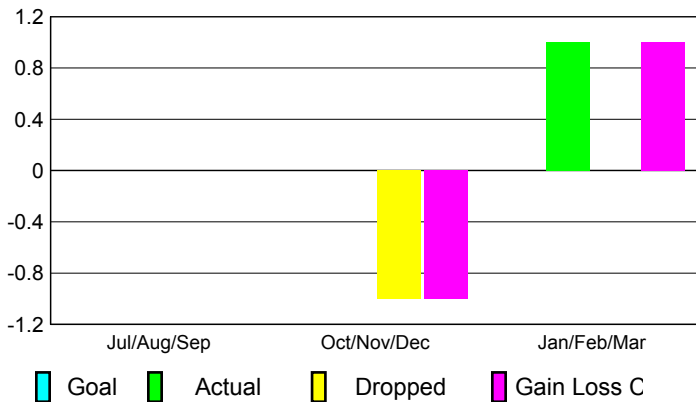

2009-2010 GMT Quarterly Report for District (or Undistricted) **District 33 K**

GMT: **ED J LECIUS**

Location: **MASSACHUSETTS**

GMT CA: **1**

CLUBS

**Club Results
2009-2010**

**Clubs
2008-2009**

Month	New Club Goal	Actual New Clubs	Actual Dropped Clubs	Gain/Loss of Clubs	Gain/Loss of Clubs
Jul/Aug/Sep	0	0	0	0	0
Oct/Nov/Dec	0	0	-1	-1	0
Jan/Feb/Mar	0	1	0	1	0
Totals	0	1	-1	0	0

Club Results 2009-2010

Goal, New, Dropped, Gain/Loss

Comparison of Club Gain/Loss

Current Year Compared to the Previous Year

YTD Status Quo Clubs 2009-2010

Status Quo Clubs Compared to Status Quo Members

MEMBERSHIP