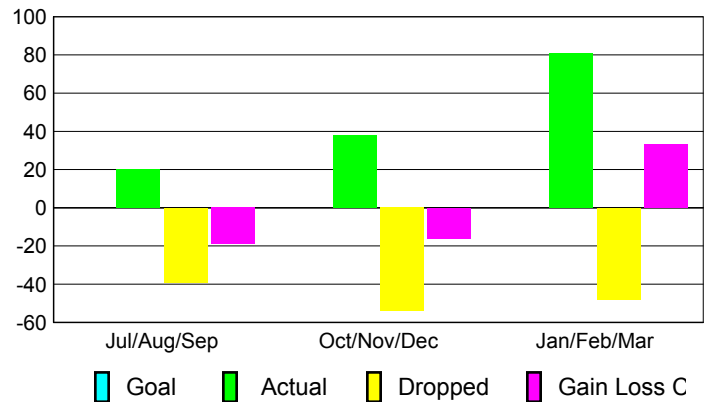

Membership Results 2009-2010

Goal, New, Dropped, Gain/Loss